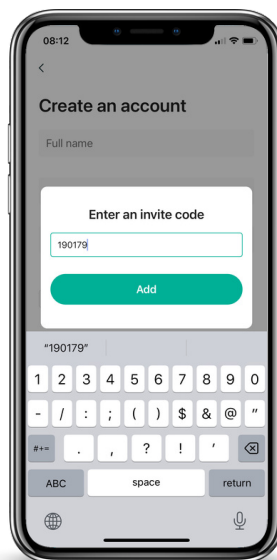

# Refer your friends and receive \$20 when they sign up!

You can refer up to 5 friends to GridShift per calendar year to earn up to \$100

## How Referral Codes Work

### New GridShift Users:

Download the SVCE GridShift app and enter your PG&E/SVCE account details. After reading and accepting the program Participation Agreement, you'll be able to enter your invite code on the next screen.

Tap 'Have an invite code?' and hit enter.

Enter invite code that was shared by referrer.

The app will confirm. Proceed to complete the enrollment steps.