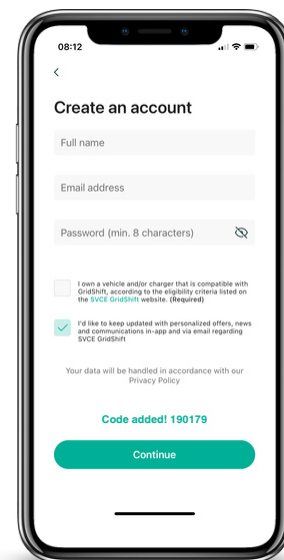

## How Referral Codes Work

### New GridShift Users:

Download the SVCE GridShift app and enter your PG&E/SVCE account details. After reading and accepting the program Participation Agreement, you'll be able to enter your invite code on the next screen.

Tap 'Have an invite code?' and hit enter.

Enter invite code that was shared by referrer.

The app will confirm. Proceed to complete the enrollment steps.