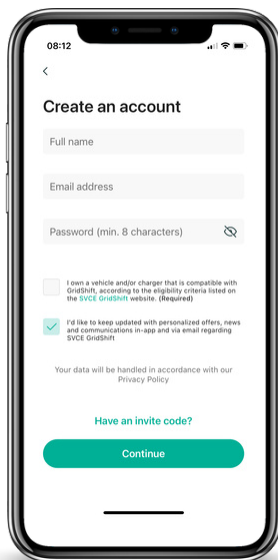

# Refer your friends and receive \$20 when they sign up!

You can refer up to 5 friends to GridShift per calendar year to earn up to \$100

## How Referral Codes Work

### New GridShift Users:

Download the SVCE GridShift app and enter your PG&E/SVCE account details. After reading and accepting the program Participation Agreement, you'll be able to enter your invite code on the next screen.

Tap 'Have an invite code?' and hit enter.

Enter invite code that was shared by referrer.

The app will confirm. Proceed to complete the enrollment steps.